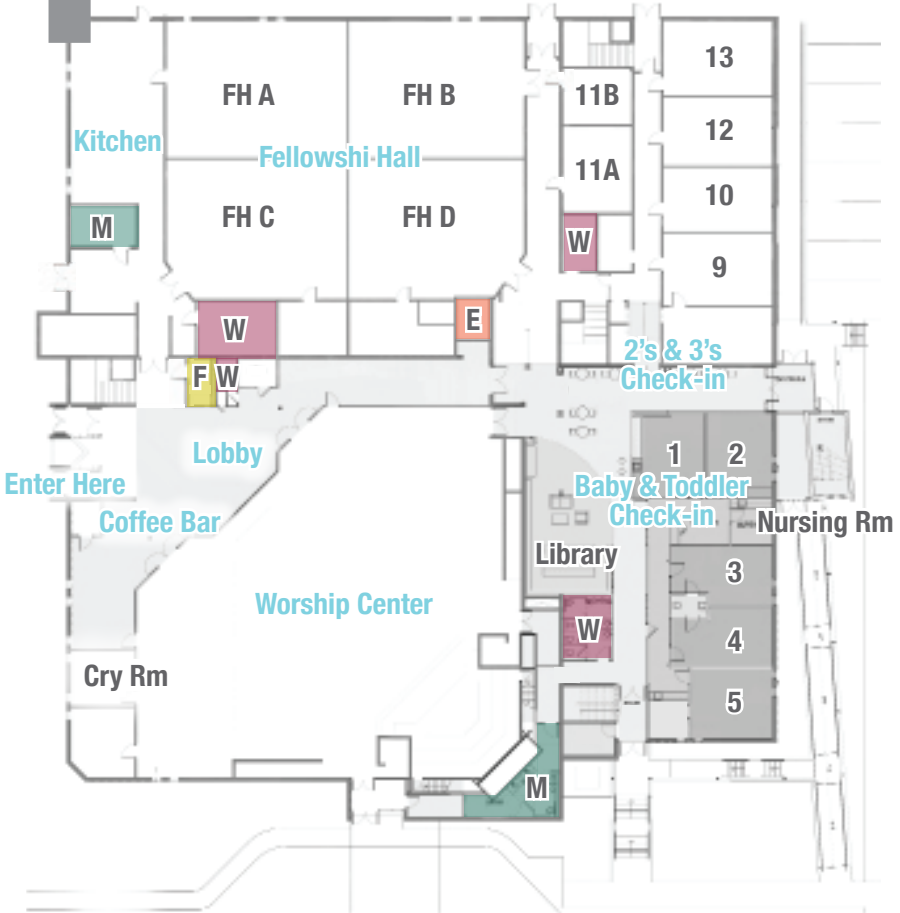

YOUNG MARRIED

<i>Sun</i>	#	TIME	LOCATION	LIFE STAGE	LEADER
	34	5:30pm	Home Group	20-30	Jeremy & Kim Scowden

YOUNG ADULT

<i>Sun</i>	#	TIME	LOCATION	LIFE STAGE	LEADER
	35	9:15am	Home Group	24-39	Joel Thompson
	36	9:30am	ZOOM	24-39	Jesse Ankrom
	37	11:00am	rm 220	24-39	TJ Sanderson
	38	11:00am	Home Group	24-39	Bob Glasgow
	39	11:00am	rm 218	24-39	Jim Jones
	40	5:00pm	Home Group	24-39	Nathan & Nina Nance
	41	6:00pm	Home Group	24-39	Denver Miller

TIME TO
CONNECT!

SINGLES

	#	TIME	LOCATION	LIFE STAGE	LEADER
<i>Mon</i>	42	6:00pm	Home Group	22-30	Dave & Laurel Becker

COLLEGE

	#	TIME	LOCATION	GENDER	LEADER
<i>Sun</i>	43	9:30am	rm 203	Women	Julie DuVall
	44	11:00am	Randolph Chapel	Co-Ed	Brian Purkaple
	45	7:00pm	Home Group	Co-Ed	Clayton & Lizzie Robrahn
<i>Mon</i>	46	6:00pm	Home Group	Co-Ed	Nathan & Nina Nance

KIDS

Sun

	CLASS	TIME	LOCATION
	Babies	9:30am	rm 1
	Toddler A	9:30am	rm 3
	2A	9:30am	rm 10
	3A	9:30am	rm 215
	Preschool	9:30am	rm 213
	Kindergarten	9:30am	rm 303
	1st Grade	9:30am	rm 304
	2nd Grade	9:30am	rm 302
	3rd Grade	9:30am	rm 308
	4th Grade	9:30am	rm 305
	5th Grade	9:30am	rm 306-7
	Sensory Room	9:30am	rm 309
	Younger Pre-K	11:00am	rm 5
	Older Pre-K	11:00am	rm 212

MAIN

Building

1 floor

2 floor

3 *floor*

WE'RE A FAMILY OF BELIEVERS WHO ARE MAKING DISCIPLES WHO
INFLUENCE THE WORLD BY BECOMING DAILY FOLLOWERS OF CHRIST